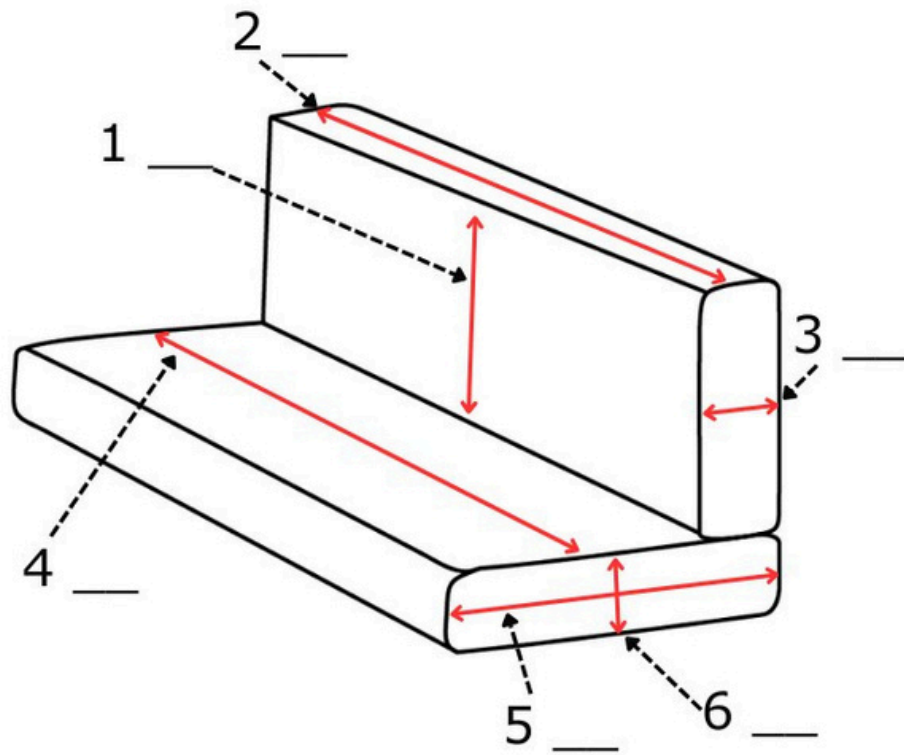

EXAMPLE MEASUREMENTS REQUIRED

ORDER YOURS TODAY!