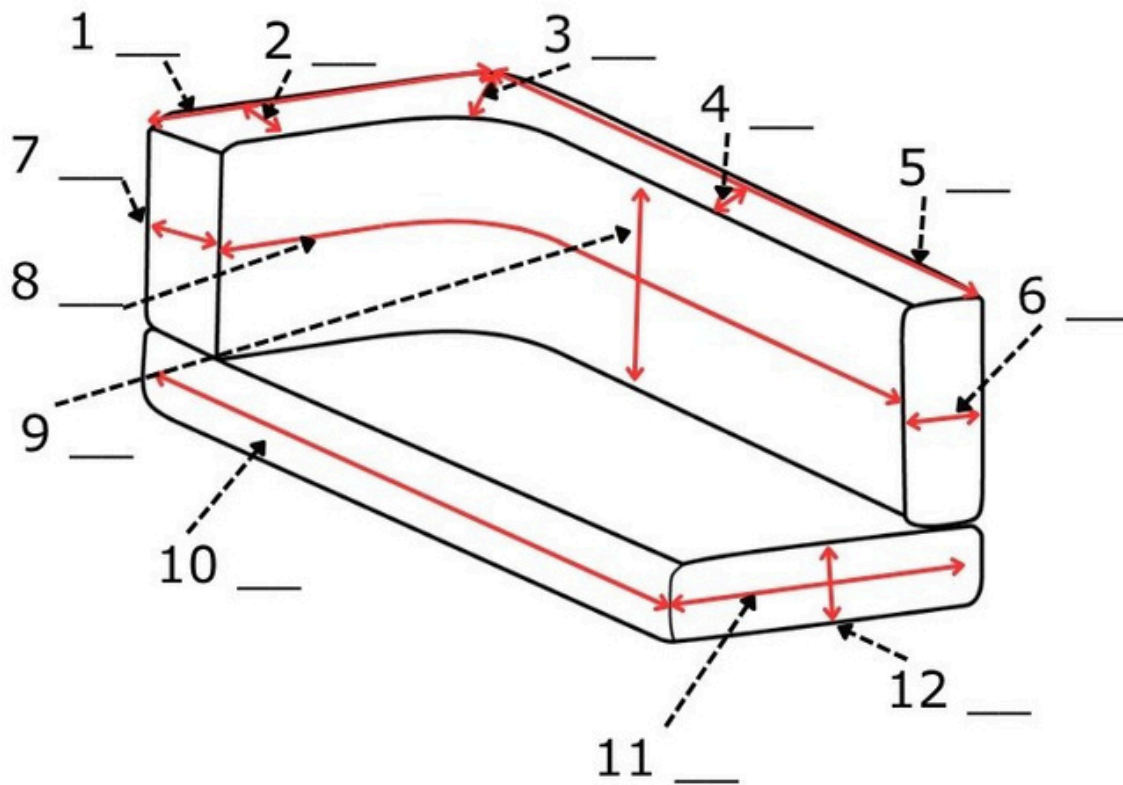

EXAMPLE MEASUREMENTS REQUIRED

ORDER YOURS TODAY!