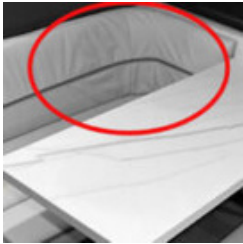

DINETTE SEAT BROCHURE

This guide provides all the measurements that should be provided to ensure a perfect fit on your dinette seat covers.

COLOR OPTIONS

IMITATION LEATHER [VIEW PRODUCT](#)

Alabaster

Bisque

Pebble
Taupe

Ranch Tan

Walnut

Gray

Graphite

Black

PRICING

- Each cushion is \$75 (minimum quantity 4)

- Curved Backrests - \$120 Each

- Side armrests - \$100 per pair

- Front kickboards - \$75 per pair

- Side kickboards/drawers - \$75 per pair

[LEARN MORE](#)

PLEASE TAKE THE FOLLOWING PHOTO:

**TIP: IT'S BEST TO SEE THE ENTIRE DINETTE
SET IN THE PHOTO FRAME**